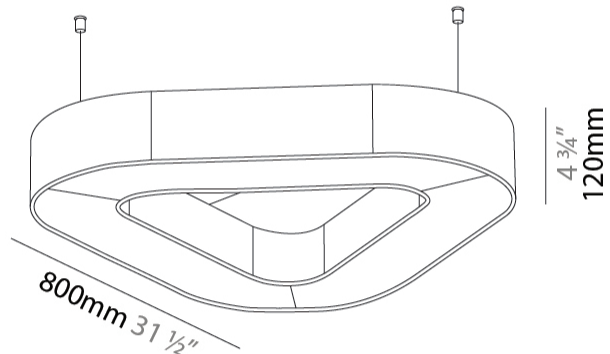

GENERAL

Series: Victory Acoustic
Brand: Prolicht
Division: Architectural
Mounting Type: Suspension
Mounting Location: Ceiling
Subcategory: Acoustic

PHYSICAL

Shape: Round
Length (mm): 800
Length (in): 31 1/2
Width (mm): 752
Width (in): 29 5/8
Height (mm): 120
Height (in): 4 3/4
Light Distribution: Direct
Diffuser: PMMA - Opal / Micro-Prism
Fixture Finish: SSR / BKV / CWI / CRY / HAB / UFT / ITA / RUA / FTG / MYG / LOD / PUS / FRO / FUP / KIA / POP / BLS / SPG / MEY / GOH / GUM / CHC / COM / ABZ / JAG / OBR / MOS / ROR
Accent Finish: ANC / ASH / BNA / BTC / BZE / CEL / EGG / EVG / FOG / FOS / FST / FUA / IRI / IRO / KHA / LIC / LIM / MER / MSN / MUS / ONX / PEA / PLU / POL / PPY / RAY / ROY / RST / STE / SWD / TAN / TAU
Fixture Material: Aluminum
Cable Details: 2 000mm / 78 3/4" or 6 000mm / 236 1/4" Transparent Cable

ELECTRICAL

Lamp Type: LED (Zhaga Standard)
Input Wattage (W): 29.4
Total Output Wattage (W): 26.3
Dimming: Non-Dimmable
Driver Included: Yes
Driver Location: Integrated
Driver Type: Constant Current - Universal
Driver Class: Class 2
Input Voltage (V): 120 - 277

LED

Color Temperature (°K): 2700 / 3000 / 3500 / 4000
Max. Delivered Lumen (lm): 2489 / 2577 / 3025 / 2640
Nominal Lumen (lm): 3830 / 3964 / 4655 / 4030
CRI: >90 CRI
Lamp Life (hrs): 50000

OPTICAL

RATINGS AND CERTIFICATIONS

Certified By: CSA Certified to UL and CSA Standards
IP rating: IP20